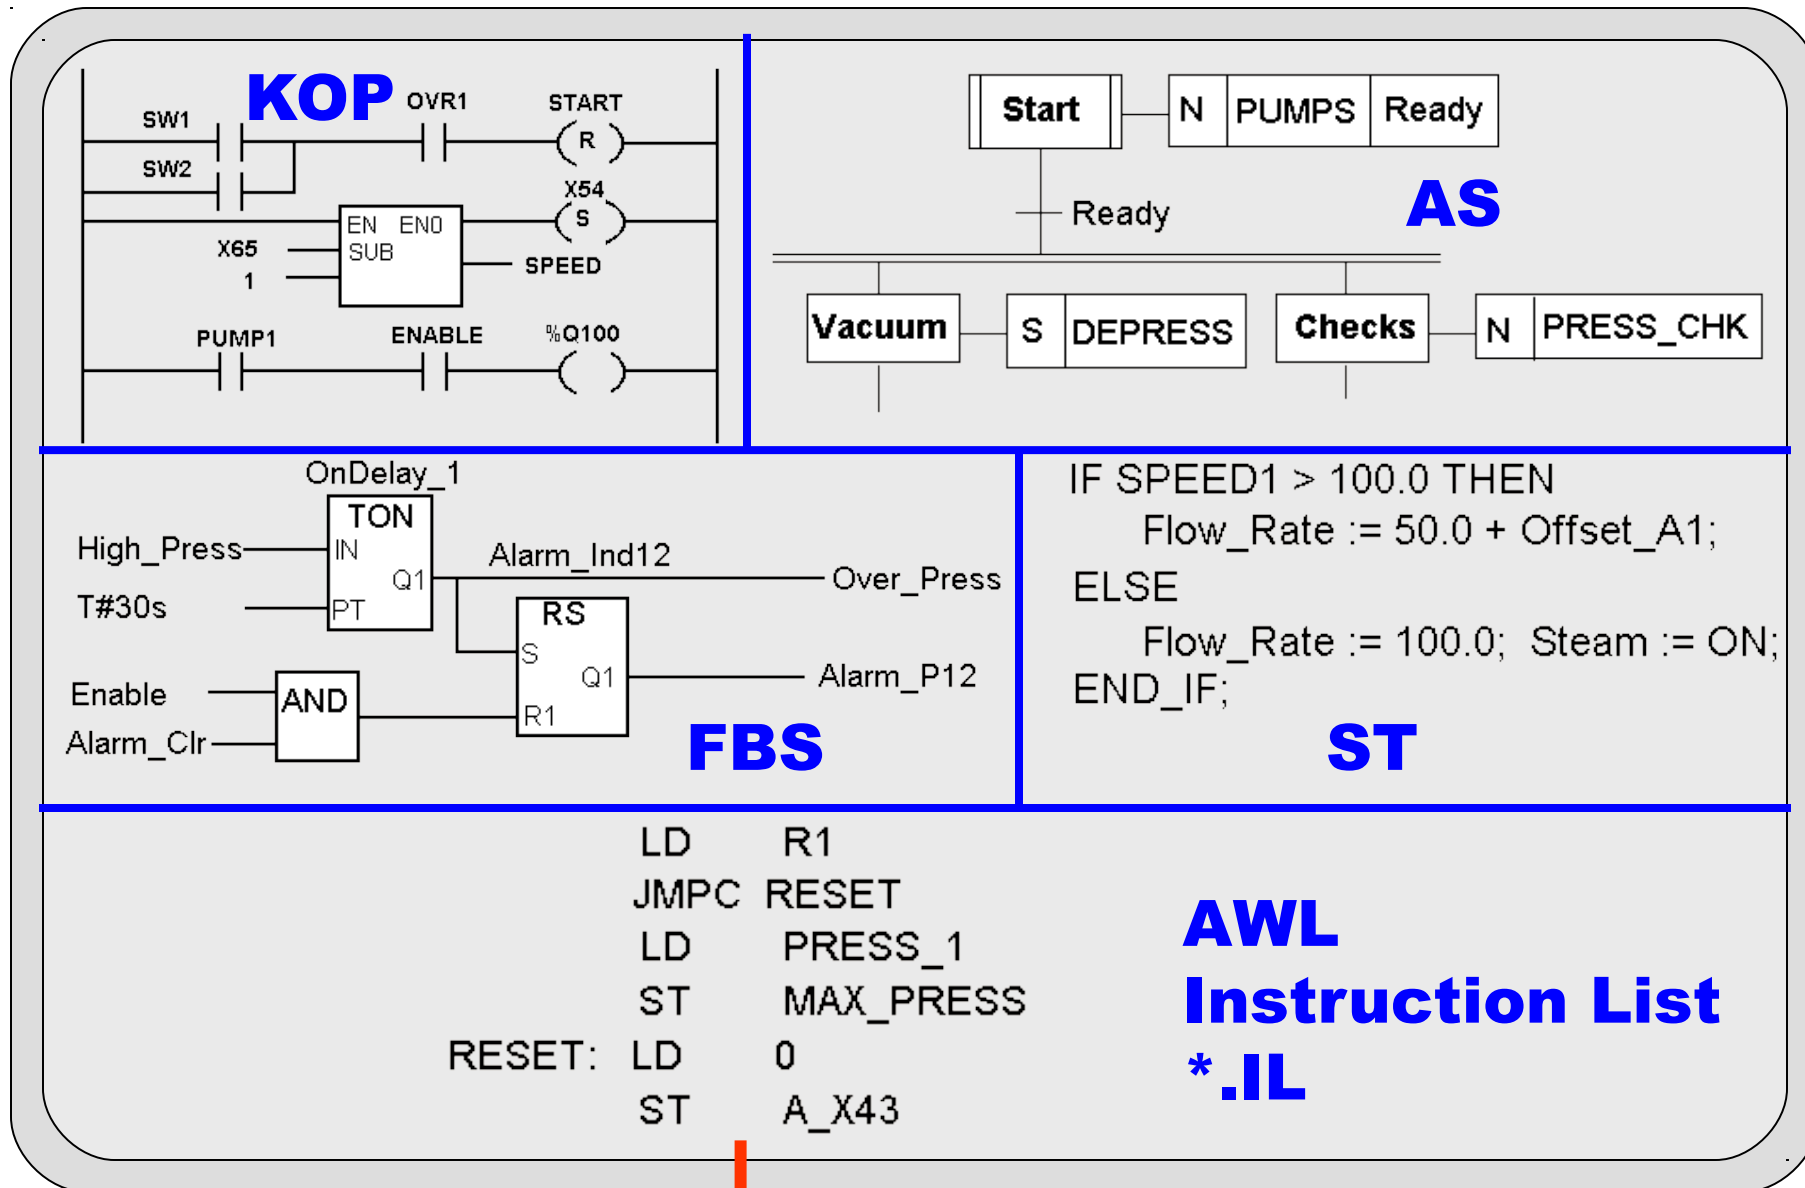

Overview virtual Micro-PLC

Development System

AWL Instruction List *.IL

.Include

Windows Operating System

Target Hardware

Real-Time Operating System